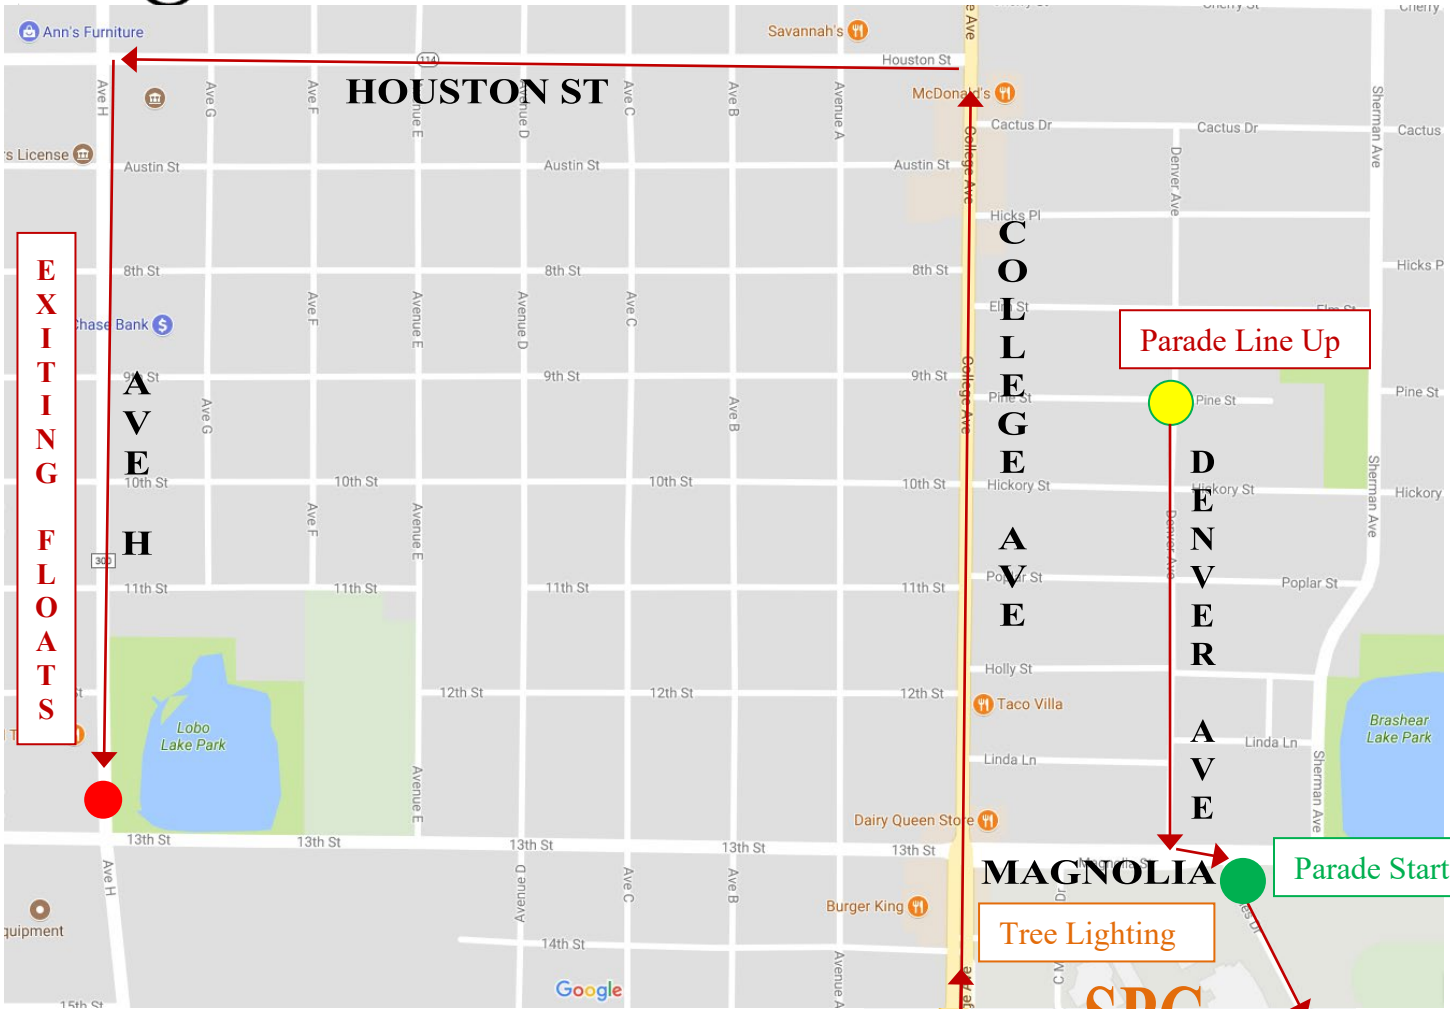

# 13th Annual Lighted Parade + Theme: West Texas Christmas

**\*Anyone that enters a float can also have a booth.**

**Line-Up Starts at 5:30 p.m.**  
**(Participants are encouraged to get in line early and then go watch the Tree Lighting at SPC!)**

**\*\*\*Follow line-up as indicated on the map above.**

## **Floats MUST EXIT on Ave H**

Lineup will be on Denver Ave, Parade Entries need to be positioned to travel South on Denver toward Magnolia, in the order you arrive. Volunteers will bring you a number to display in your windshield (passenger side). Please watch for traffic and do not block driveways. Follow the car in front of you. We will be going through the SPC College Campus and on to College Ave as indicated above.