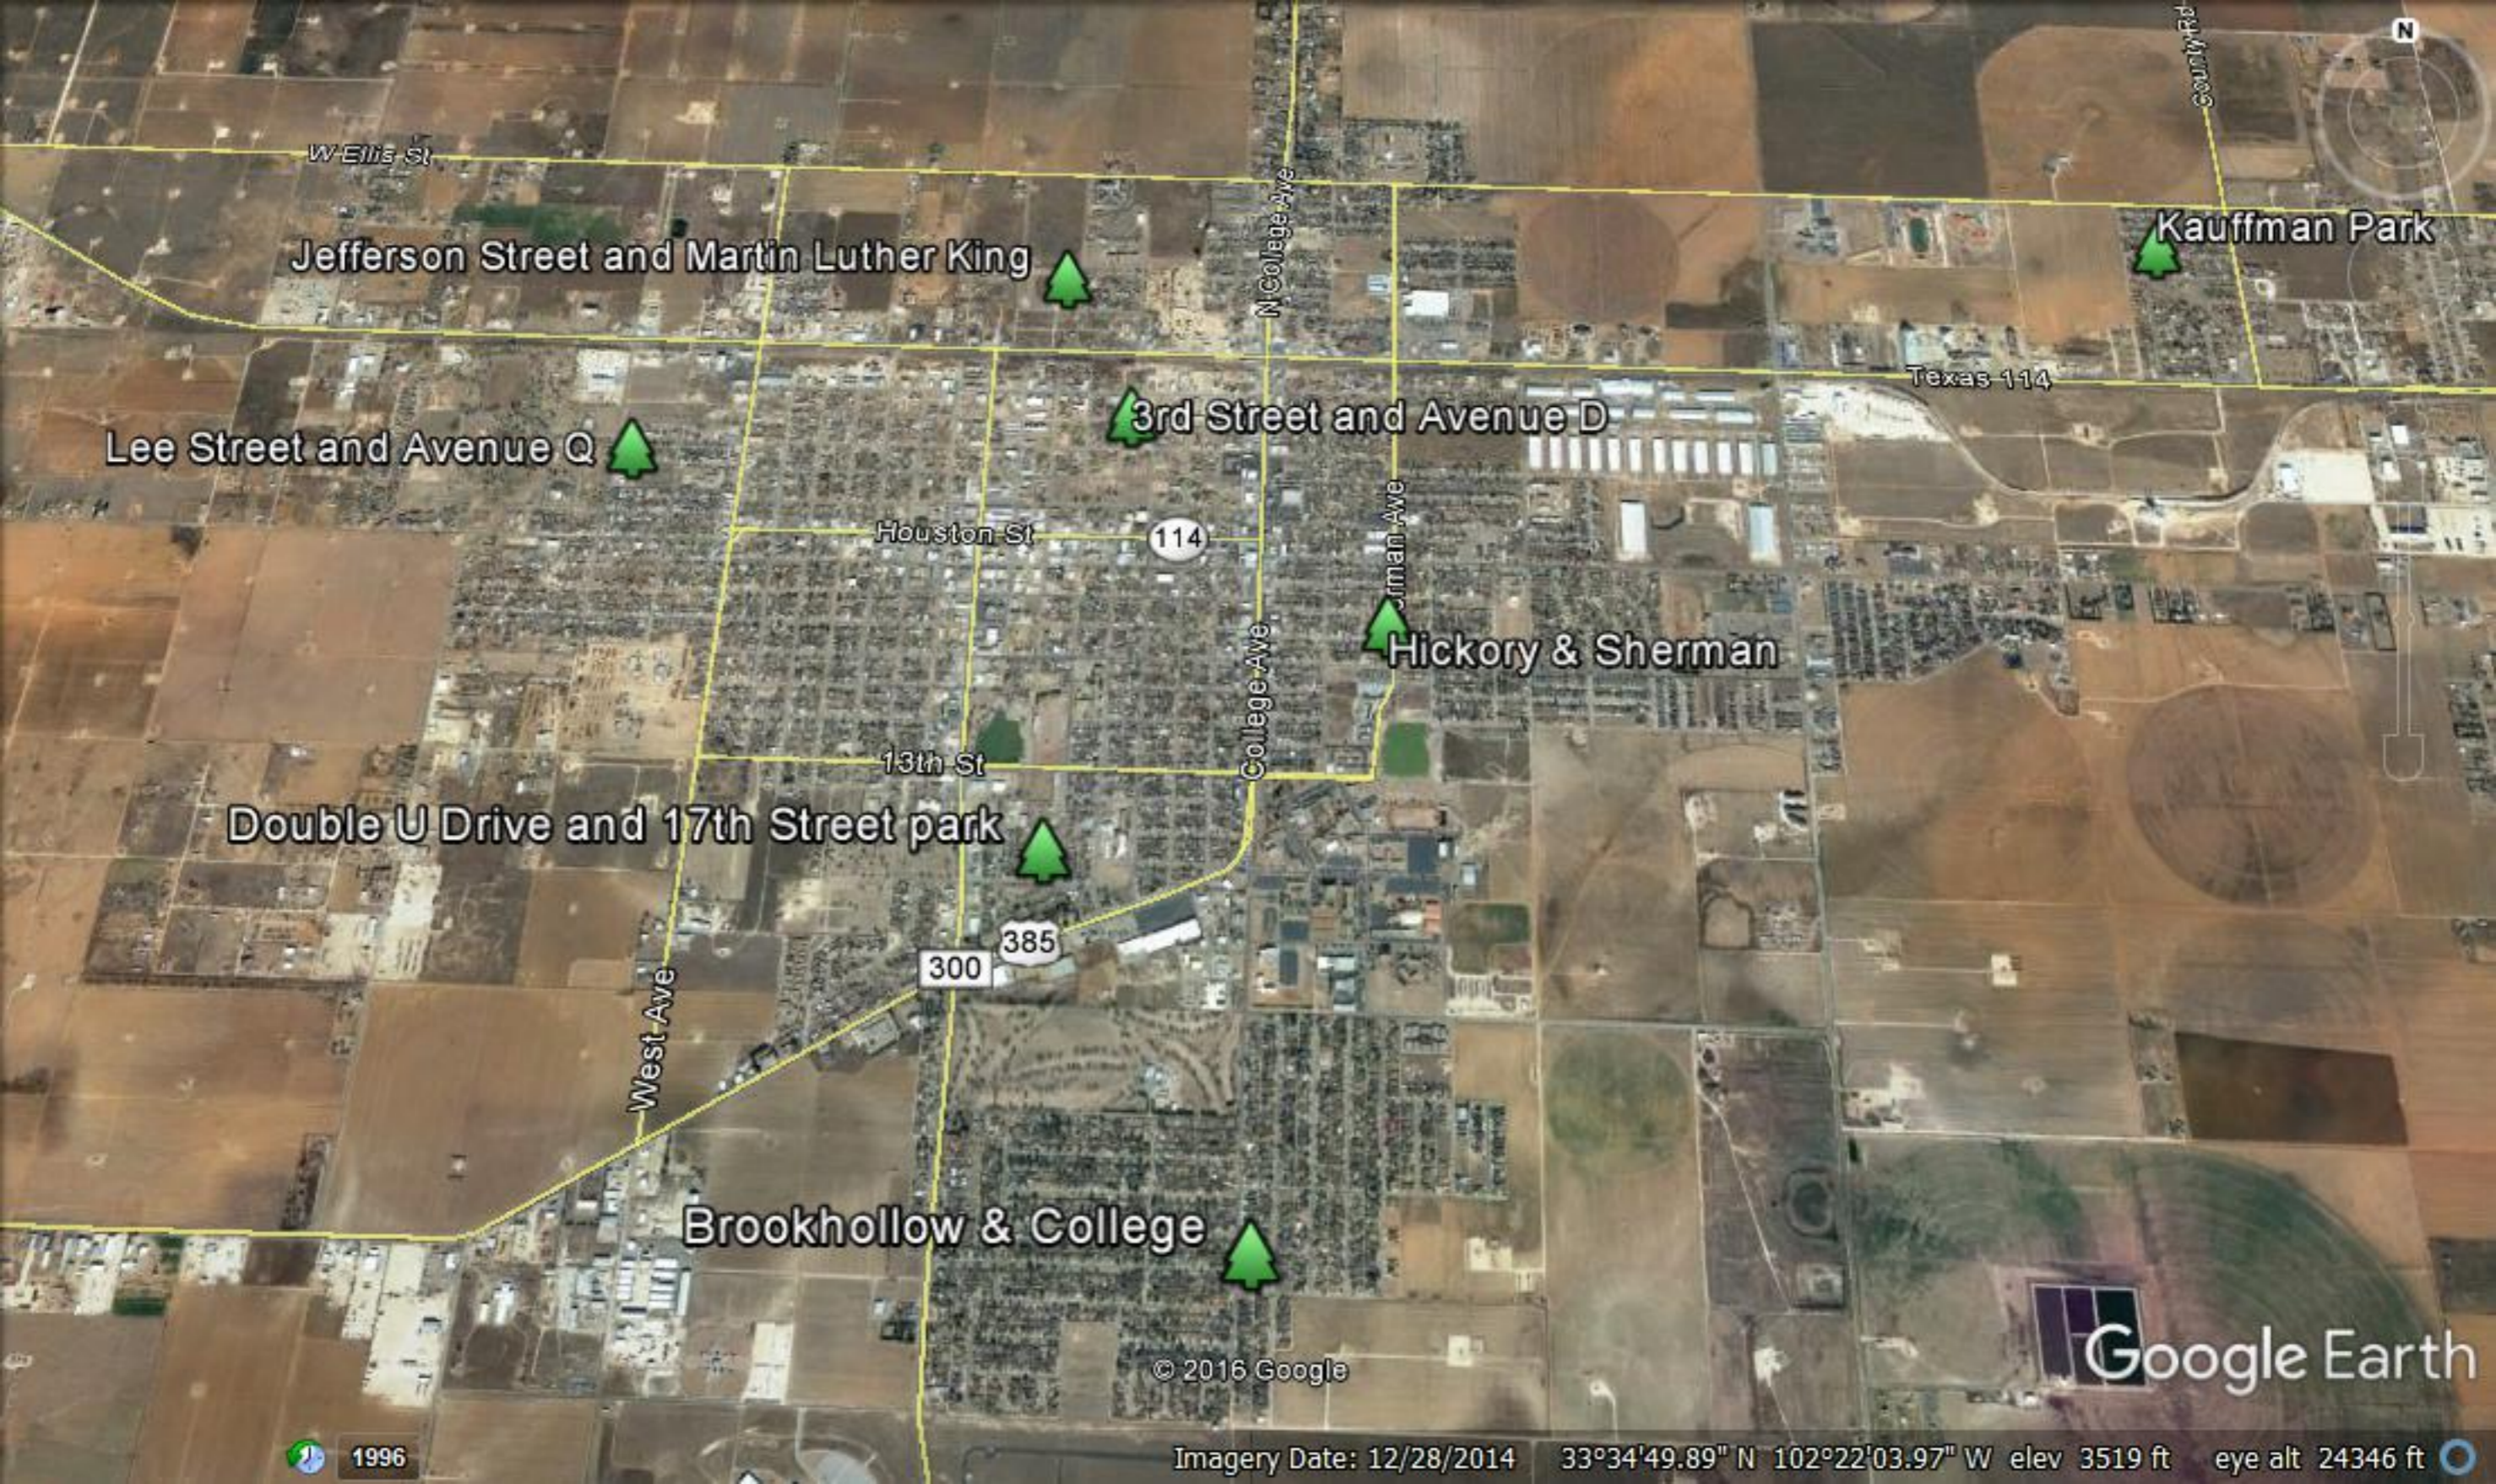

## **2024 CHRISTMAS TREE DROP OFF PROGRAM**

**STARTING DECEMBER 27, 2023 through JANUARY 12, 2024**

You can drop off your Christmas trees at:

- Hickory & Sherman
- Brookhollow & College
- Lee Street and Avenue Q
- Jefferson Street and Martin Luther King
- 3rd Street and Avenue D
- Kauffman Park
- Double U Drive and 17th Street Park
- Levelland Landfill

[http://www.levellandtexas.org/treedrop locations](http://www.levellandtexas.org/treedrop%20locations)

This free service will be available through January 12, 2024.

W Ellis St

Jefferson Street and Martin Luther King

Kauffman Park

Lee Street and Avenue Q

3rd Street and Avenue D

Texas 114

Houston St

114

Hickory & Sherman

13th St

Double U Drive and 17th Street park

300

385

West Ave

Brookhollow & College

© 2016 Google

Google Earth

1996